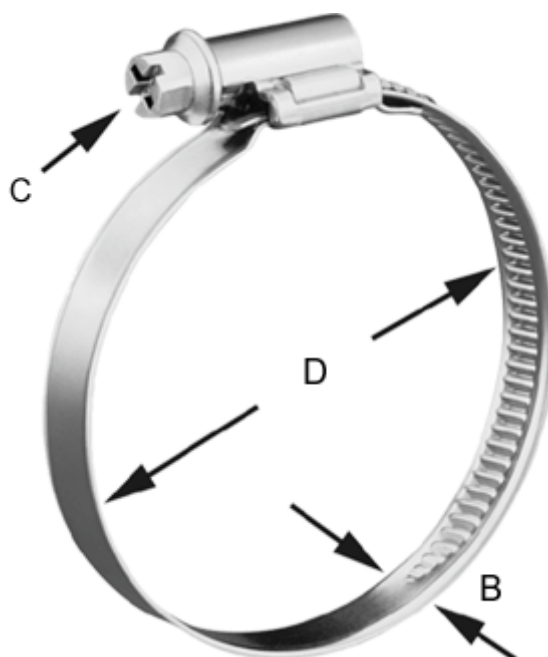

Article number: 021267703120

Description: Worm Drive Hose Clip
TORRO 110-130/9 C7 W3

Measures

C (screw type) = C7 - 7mm

Diameter D = 110-130

Width B = 9.0